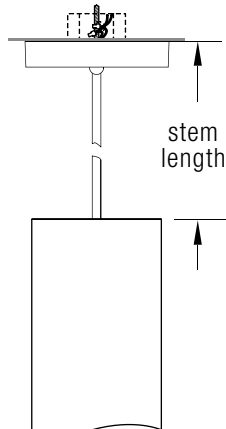

Standard cable length is 100".

RMT Remote drivers with enclosure by others. Canopy includes a flat white canopy with a white 3 wire SJT cord for the standard configuration and 5 wire for the DNL down light option. Standard cable length is 100".

Maximum driver distance is determined by the wire size.

24", 36" and 48"
long cylinders
no downlight

9" diameter

60" to 96"
long cylinders and
all sizes with a downlight

13" diameter

- STM option uses the same canopy sizes

stem
length

6 SUSPENSION OPTIONS

Standard canopy and power cord is white.

- A 18/3 cord is provided with the standard configuration for either dimming or non-dimming applications.
- A 18/5 cord is provided with the downlight option, for either dimming or non-dimming applications. Dimming control will require a separate dimming circuit for the cylinder LED driver(s) and the down light.

BCC Black canopy with black SJT cord. Standard cable length is 100".

MBC Clear jacketed metallic braid SJT cord with white canopy. Standard cable length is 100".

STM-xx 1/2" diameter white stem with 25 degree swivel. Specify stem length measured from top of fixture to the ceiling.