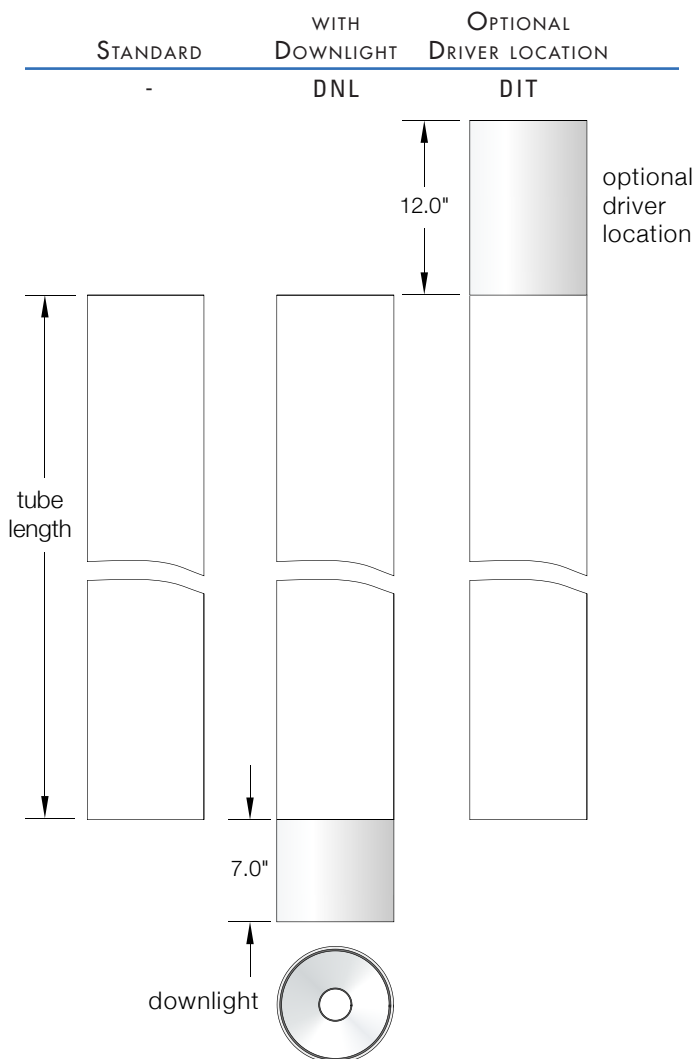

LC8

order sequence information

LC8-

EXAMPLE	1 LC8-48	2 DNL-3LM	3 3000	4 WHT	5 -	6 -

8" luminous cylinder

PROJECT: _____ TYPE: _____

DATE: _____

1	CAT NO.	DESCRIPTION	DELIVERED LUMENS	WATTS
	LC8-24	24" tube length,	3,010 delivered lumens,	40 watts
	LC8-36	36" tube length,	4,516 delivered lumens,	50 watts
	LC8-48	48" tube length,	6,021 delivered lumens,	68 watts
	LC8-60	60" tube length,	7,526 delivered lumens,	82 watts
	LC8-72	72" tube length,	9,031 delivered lumens,	98 watts
	LC8-96	96" tube length,	12,041 delivered lumens,	128 watts

• LEDs are Luxeon XF-3535L. Drivers are Class 2, 120-277 volt, and include two wire 0 -10v dimming, 1-100%.

1	CAT NO.	DESCRIPTION	HIGH LUMEN OUTPUT	DELIVERED LUMENS	WATTS
	LC8-24-HO	24" tube length,	5,870 delivered lumens,	80 watts	
	LC8-36-HO	36" tube length,	8,806 delivered lumens,	100 watts	
	LC8-48-HO	48" tube length,	11,741 delivered lumens,	140 watts	
	LC8-60-HO	60" tube length,	14,676 delivered lumens,	165 watts	
	LC8-72-HO	72" tube length,	17,610 delivered lumens,	200 watts	
	LC8-96-HO	96" tube length,	23,480 delivered lumens,	260 watts	

• LEDs are Luxeon XF-3535L. Drivers are Class 2, 120-277 volt, and include two wire 0 -10v dimming, 1-100%.

2 OPTIONAL DOWNLIGHT MODULE

CAT NO.	LUMEN OUTPUT
DNL-2LM	1,764 delivered lumens, semi-specular reflector, 25 watts
DNL-3LM	2,646 delivered lumens, semi-specular reflector, 38 watts
DNL-4LM	3,528 delivered lumens, semi-specular reflector, 51 watts

• Downlights have separate power and dimming wiring. Drivers are Class 2, 120-277 volt, and include two wire 0 -10v dimming, 1-100%.

3 CAT NO. COLOR TEMPERATURE

3000	3000°K CRI >80
3500	3500°K CRI >80
4000	4000°K CRI >80

• **RGB Options** RGB and RGB + white LED options are available for the luminous tube. Hand held remote included and phone Apps are available. Decoder options for connecting to a DMX system.

4 COLOR - FOR HOUSING WITH DNL AND OR DIT OPTION

WHT	Matte white powder coat
GRY	Matte gray (RAL7035) powder coat
ASL	Anodized silver powder coat
BLK	Satin black powder coat
RAL	Specify 4 digit RAL color number