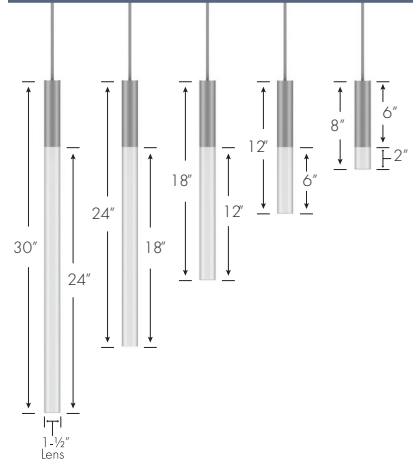

Project: _____ Type: _____ Date: _____

Order: _____

Order Guide

Example: LR1.5 - 12 - 18 - SO - 930 - DIM - PC45 - BLK - BCC - RMT

LR1.5 — Housing (in.) — Rod Lens (in.) — Output — LED — Driver — Mounting — Housing Finish — Canopy | Cord Finish — Options

6" Housing | Matte Silver Finish (ASL)*

Housing (in.) — Lens (in.) — Lumen Output — LED

6	2	SO standard 830 lm (9 W)	Static White
12	6		
	12		
	18		
	24		

Driver — Mounting

DIM 0-10 V/1%	Power Cord Pendant* PCX power cord suspension X= inches cord length; specify CCN-PCX/X cluster with custom canopy X= inches cord length; specify for each rod-contact factory for required submittals
DIM.1 0-10 V/.1%	
TRC TRIAC/ELV	
Drivers rated 120-277 VAC	

* cord lengths over 96" include price add-on