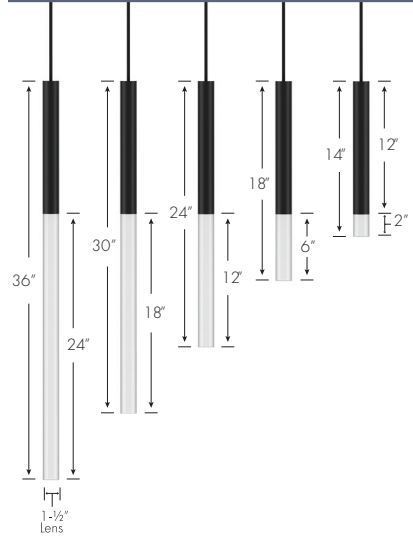

12" Housing | Matte Black Finish (BLK)*

Housing Finish — Canopy | Cord Finish — Options

Powder Coat	Powder Coat		RMT remote driver BBU remote battery backup with remote driver
WHT matte white	Standard	Canopy Color | Cord Color	
BLK matte black	WCC	white | white	
ASL anodized silver	BCC	black | black	
GRY matte gray (RAL 7035)	SCC	silver | silver	
RALX matte RAL color X=code (specify)	MBC	white | silver	
CCL custom color (provide chip)	RAL		
	RCW	RALX | white	
	RCB	RALX | black	
	RCS	RALX | silver	
	Custom		
	CCW	CCL | white	
	CCB	CCL | black	
	CCS	CCL | silver	

* nominal lengths