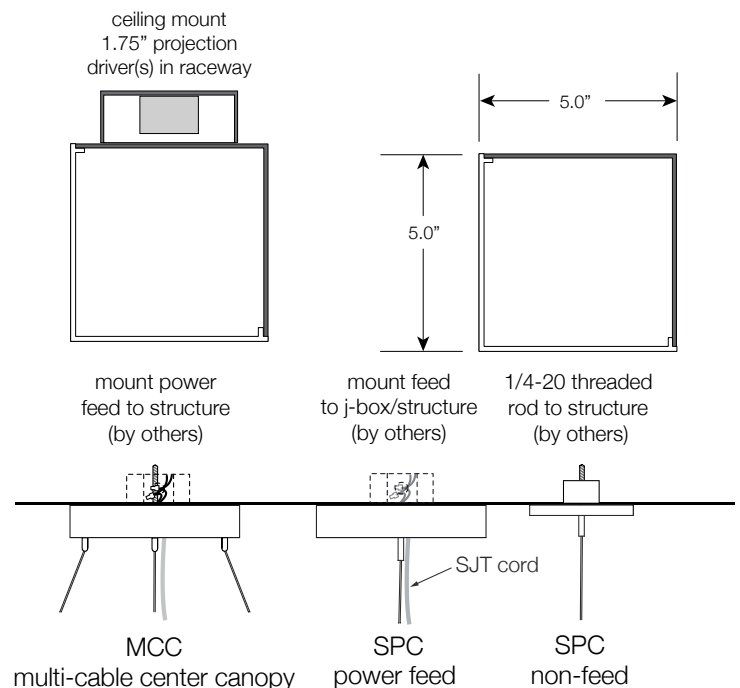

4	MOUNTING
MCC	Multiple suspension cables attach to a center canopy • 24, 36, 48, 60 and 84 inch diameter rings have 3 cables. Larger sizes have six cables.
SPC	Single point canopies (with one feed canopy) • 24, 36, 48, 60 and 84 inch diameter rings have 3 sets of canopy/cables. Larger sizes have six canopy/cable sets. • Canopies are matte white. 5 wire SJT cords are white. Cables are adjustable. Standard length is 100".
CMT	Ceiling mount

PROJECT: _____ TYPE: _____

DATE: _____

Housing: Formed aluminum.

Lens: Translucent acrylic

Certification: UL listed.

Warranty: 5 year limited warranty.

- 24", 36" 48" and 60" fixtures ship in one piece.
- 72", 96", 108" and 144" fixtures ship in three pieces for field assembly.