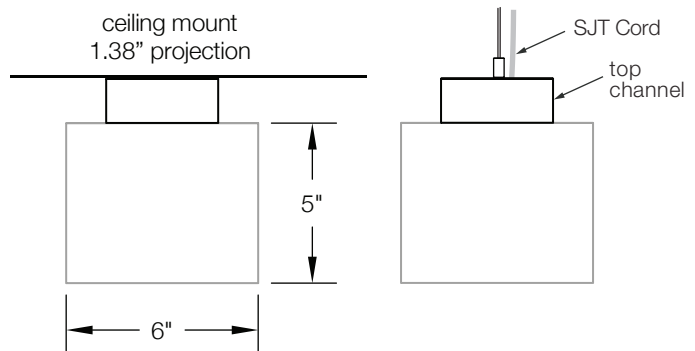

Lens: Translucent acrylic

Certification: UL listed.

Warranty: 5 year limited warranty.

RP-LUM

luminous ring

MOUNTING

MCC Multiple suspension cables attach to a center canopy

- 24, 36, 48, 60, 72 and 84 inch diameter rings have 3 cables. Larger sizes have six cables.