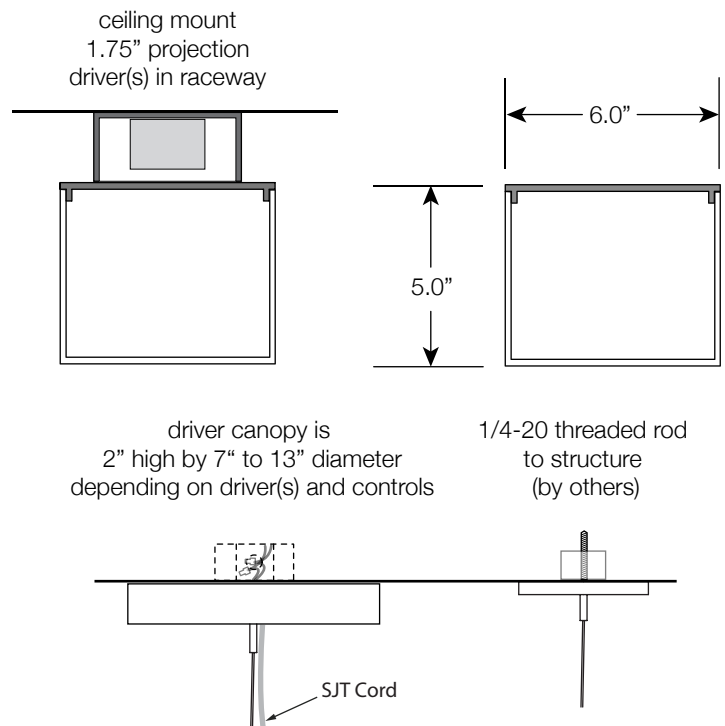

LUMOS

Denver, Colorado www.lumoscustom.com