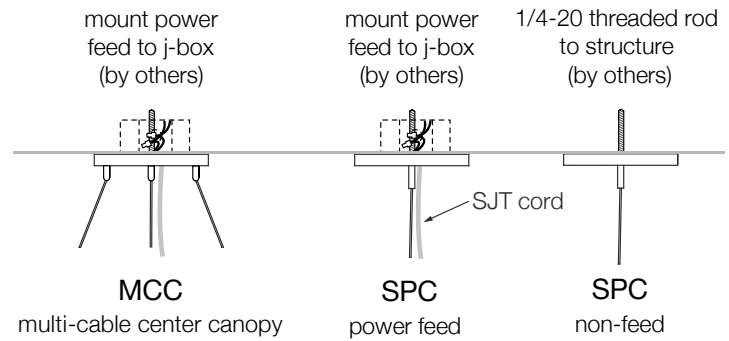

RP-LUM

luminous ring

MOUNTING

MCC Multiple suspension cables attach to a center canopy

- 24, 36, 48, 60, 72 and 84 inch diameter rings have 3 cables. Larger sizes have six cables.

SPC Single point matte white canopies (with one feed canopy)

- 24, 36, 48, 60, 72 and 84 inch diameter rings have 3 sets of canopy/cables. Larger sizes have six canopy/cable sets.
- Canopies are matte white. 5 wire SJT cords are white. Cables are adjustable. Standard length is 100".

CMT Ceiling mount

MOUNTING POINTS PER RING DIAMETER

CAT NO.		MOUNTING POINTS	NUMBER OF SECTIONS TO ASSEMBLE
RP-LUM-24	24" diameter	3	ships in one piece
RP-LUM-36	36" diameter	3	ships in one piece
RP-LUM-48	48" diameter	3	ships in one piece
RP-LUM-60	60" diameter	3	ships in one piece
RP-LUM-72	72" diameter	3	3
RP-LUM-84	84" diameter	3	3
RP-LUM-96	96" diameter	6	3
RP-LUM-108	108" diameter	6	6
RP-LUM-108	120" diameter	6	6
RP-LUM-144	144" diameter	6	6