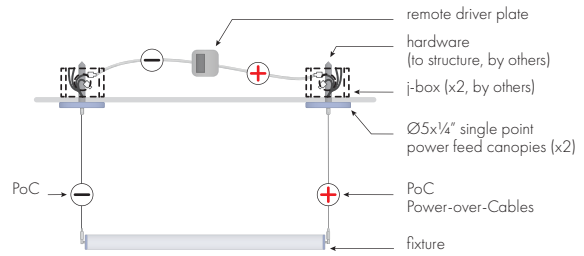

LC2-HOR

Luminous Cylinder | Ø 2" | Horizontal

AC-POC (power-over-cable)

Provided with a powered suspension system to suspend and power Class 2 LED lighting fixtures with a thin cable, providing a refined, modern look without the need for a separate power cord. Delivered with 100" adjustable cable(s) standard, and the driver is mounted in an enclosure (supplied by others).

Consult for submittals.

Canopies

SPC (single point canopies)

Non-Power		Power Feed	
mounting canopy	AC10 AC15 AC20	driver inside	AC10 AC15 AC20
12" - 96" lens	RMT RMT-BBU	12" - 96" lens	

Power-over-Cable		Power Feed	
remote driver	AC-POC	remote driver	RMT RMT-BBU
12" - 96" lens		12" - 96" lens	

Drawings not to scale