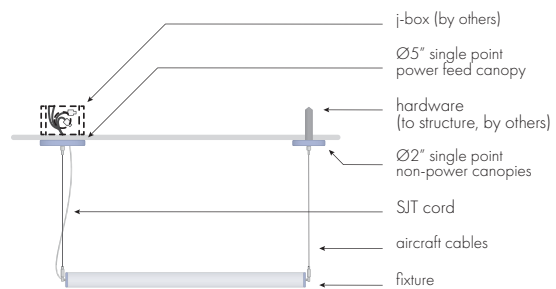

LC2-HOR

Luminous Cylinder | Ø 2" | Horizontal

End Cap Finish

Matte Powder Coat (standard colors)

WHT

matte white

BLK

matte black

GRY

matte gray

ASL

anodized silver

Matte Powder Coat (color match)

RAL

RAL color
(specify code)

CCL

custom color
(provide chip)

Canopy | Cord Finish

Canopy finish options include matte powder coat in standard or custom colors. When RAL or custom colors are applied to fixtures, canopies may be custom finished to match. 4-digit RAL color code or color chip must be provided.

While choosing a canopy finish, choose a power cord color.

SJT Cord

white

black

silver braid
clear jacket

Standard	Canopy	Cord
WCC	white	white
BCC	black	black
SCC	silver	silver
MBC	white	silver

RAL	Canopy	Cord
RCW	RALX	white
RCB	RALX	black
RCS	RALX	silver

Custom	Canopy	Cord
CCW	CCL	white
CCB	CCL	black
CCS	CCL	silver

Match with RAL (**RALX**) or custom color (**CCL**) fixtures

Options

RMT (remote driver)

Remote driver is mounted to an aluminum plate (by Lumos) to be placed inside an electrical enclosure (by others).

RMT-BBU (remote driver battery backup)

Emergency backup battery is connected to each driver, which operates for 90 minutes. Test switch and LED indicator included. When RMT-BBU is selected, batteries and drivers are mounted by Lumos to an aluminum plate (enclosure by others).

DIM, DIM.1, DALI drivers are rated 120-277 VAC. TRC drivers rated 120 VAC.

Drawings not to scale
Colors shown here are approximations