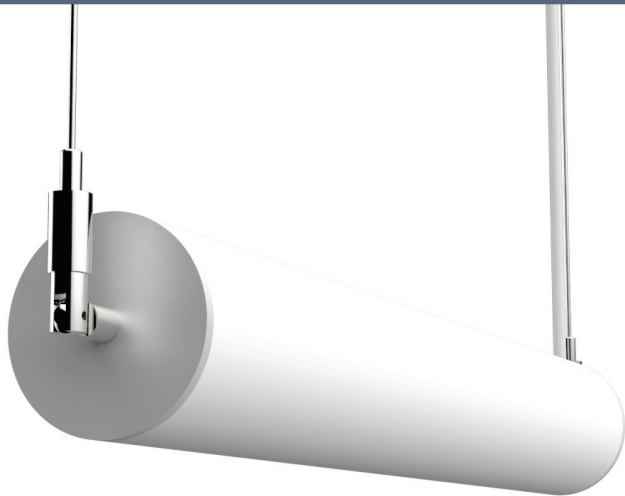

# LC2-HOR

Luminous Cylinder | Ø 2" | Horizontal

LUMOS  
Architectural Lighting

MODERN SLIMLINE LUMINAIRE  
WITH A SEAMLESS, VIBRANT GLOW

end cap (x2)

## Features

- Diameter:** 2"
- Output:** 93 LPW
- Lens:** White acrylic, 12" to 96" (nominal)
- End Caps:** Aluminum
- Mounting:** Pendant
- Driver:** Inside canopy or remote
- Weight:** 2 lb/linear ft
- Certification:** UL listed for damp location use
- Warranty:** 5-year limited warranty

- Modern aesthetics
- Mount with angled suspension
- Minimalist design allows easy adaptability
- For vertical mounting options, see the LC2-VER spec sheet

## Standard Mounting

Luminous Cylinder is suspended in horizontal orientation with straight cables attached to a single point Ø9" power feed canopy and a Ø2" non-power canopy. Delivered with 100" adjustable cable(s) standard.