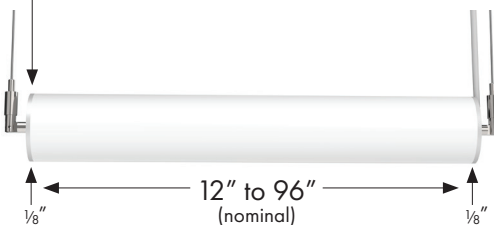

# LC2-HOR

Luminous Cylinder | Ø 2" | Horizontal

LUMOS  
Architectural Lighting

MODERN SLIMLINE LUMINAIRE  
WITH A SEAMLESS, VIBRANT GLOW

end cap (x2)

## Features

- Diameter:** 2"
- Output:** 93 LPW
- Lens:** White acrylic, 12" to 96" (nominal)
- End Caps:** Aluminum
- Mounting:** Pendant
- Driver:** Inside canopy or remote
- Weight:** 2 lb/linear ft
- Certification:** UL listed for damp location use
- Warranty:** 5-year limited warranty