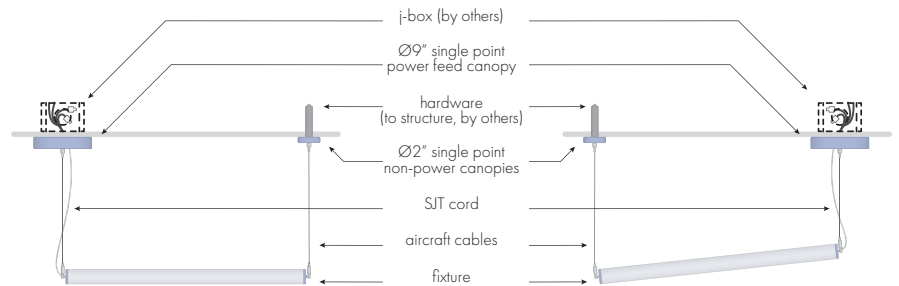

LC2-HOR

Luminous Cylinder | Ø 2" | Horizontal

LED

SO Standard output static white LED is equal to the delivered lumens for model listings defined in table to right. Standard static white LED choices are 3000-4000°K.

Additional options (2200-6500°K) are available (consult factory).

MD Modify output within standard range in 5% increments up to 840 lm/linear ft.

Lens (in.)	Max Weight	Standard Output Lumens	Watts
12	2 lbs	840	9
24	4 lbs	1,680	18
36	6 lbs	2,520	27
48	8 lbs	3,360	36
60	10 lbs	4,200	45
72	12 lbs	5,040	55
84	14 lbs	5,880	64
96	16 lbs	6,720	73

Driver | Voltage

Drivers are inside canopy, DIM, DIM.1, DALI are Class 2 constant current, Universal 120-277 VAC and include 0 - 10V dimming, 1 - 100%. TRC driver rated 120 VAC.

Consult factory for DALI dimming control options.

120-277 VAC

DIM	0-10 V/.1%
DIM.1	0-10 V/.1%
DALI	DALI
DMX	Digital Multiplex (consult factory)

120 VAC

TRC	TRIAC/ ELV

Standard Mounting

Luminous Cylinder is suspended in horizontal orientation with straight cables attached to a single point Ø9" power feed canopy and a Ø2" non-power canopy. Delivered with 100" adjustable cable(s) standard.

Standard options include AC10, AC15, AC20 adjustable cable(s); consult for additional lengths.

(for vertical mounting options, please see LC2-VER spec sheet)

AC10 | 100" adjustable cable

AC15 | 150" adjustable cable

AC20 | 200" adjustable cable

Drawings not to scale