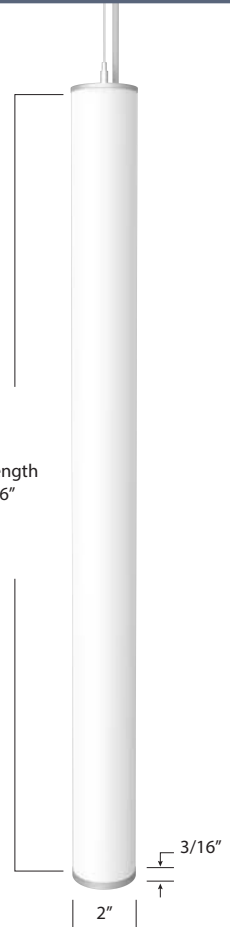

A sophisticated slimline luminaire radiating a seamless, vibrant glow

Features

- Diameter 2"
- Efficacy 122 delivered lumens per watt
- Lens White acrylic, 12" - 96"
- Mounting Pendant
- Driver Inside canopy, remote
- Certification UL listed for damp location use
- Warranty 5-year limited warranty
- mounting for angled and horizontal suspension
- Minimalist design allows easy adaptability within diverse settings

Project: _____ Type: _____ Date: _____

Order: LC2-

Order Example: LC2 - 60 - SO - 930 - DIM - VER - RMT - BLK - BCC

Order Guide

Lens (")	Lumen Output	LED	Driver
<p>12</p> <p>24</p> <p>36</p> <p>48</p> <p>60</p> <p>72</p> <p>84</p> <p>96</p>	<p>SO standard</p> <p>MD modify lumens (consult factory)</p>	<p>Static White LED CRI CCT</p> <p>830 CRI >80 3000°K</p> <p>835 CRI >80 3500°K</p> <p>840 CRI >80 4000°K</p> <p>930 CRI >90 3000°K</p> <p>935 CRI >90 3500°K</p> <p>940 CRI >90 4000°K</p>	<p>DIM 0-10V/1%</p> <p>DIM-.1 0-10 V/.1%</p> <p>TRC TRIAC/ELV</p> <p>DAL DALI</p> <p>Drivers are rated 120-277 VAC</p>