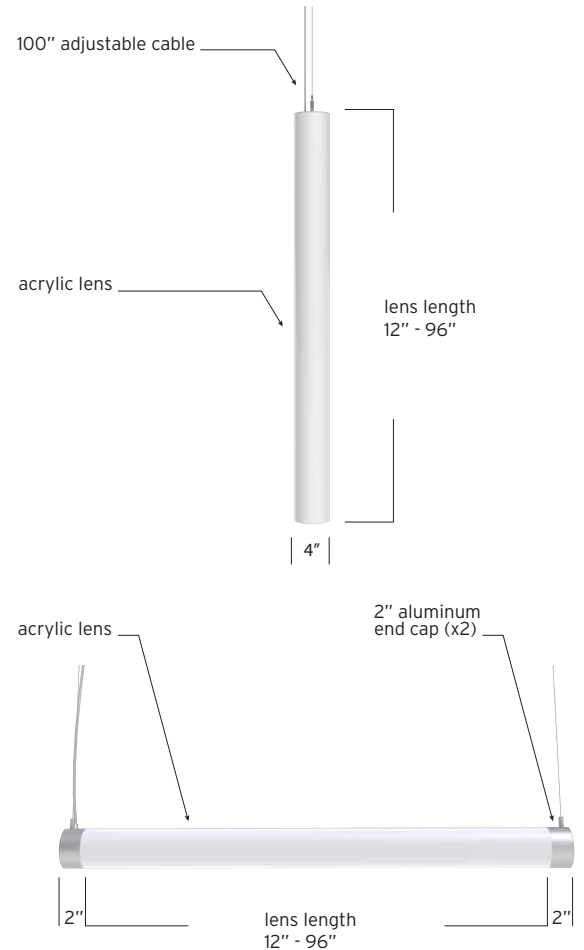

## Features

- Diameter: 4"
- Efficacy: 92 delivered lumens per watt
- Housing: Aluminum tube
- Lens: White acrylic, 12" - 96"
- Mounting: Pendant, rigid stem, ceiling
- Driver: Inside fixture, inside canopy, remote
- Certification: UL listed for damp location use
- Warranty: 5-year limited warranty
- Photometry: ITL Boulder photometric test results and IES files on the web site
- Provides up to 23,000 delivered lumens
- Add a down light with 1,000-3,000Lm and choice of beam pattern
- Engineered with flow-through cooling system within housing
- Mounting for angled or horizontal orientation

## Order Guide

Lens "	Lumen Output	LED	Optional Down Light	Driver
<p><b>12</b></p> <p><b>24</b></p> <p><b>36</b></p> <p><b>48</b></p> <p><b>60</b></p> <p><b>72</b></p> <p><b>84</b></p> <p><b>96</b></p>	<p><b>SO</b> standard</p> <p><b>MD</b> modify lumens (consult factory)</p>	<p>Static White LED CRI   CCT</p> <p><b>830</b> CRI &gt;80 3000°K</p> <p><b>835</b> CRI &gt;80 3500°K</p> <p><b>840</b> CRI &gt;80 4000°K</p> <p><b>930</b> CRI &gt;90 3000°K</p> <p><b>935</b> CRI &gt;90 3500°K</p> <p><b>940</b> CRI &gt;90 4000°K</p> <p><b>TW</b> tunable white 2700-6500°K</p> <p><b>WD</b> warm dim 2200-3500°K</p> <p>Red, Green, Blue + White LED</p> <p><b>RGBW30</b> RGBW + 3000°K</p> <p><b>RGBW35</b> RGBW + 3500°K</p> <p><b>RGBW40</b> RGBW + 4000°K</p>	<p>Down Light Module</p> <p><b>DNL1</b> 1,125 Lm, 10 W</p> <p><b>DNL2</b> 2,032 Lm, 20 W</p> <p><b>DNL3</b> 3,072 Lm, 30 W*</p> <p>* down lights with output greater than 3,000 Lm are housed in collar below lens; see p.6 <b>CLR</b> option</p> <p>Module Beam Pattern</p> <p><b>S</b> narrow spot</p> <p><b>M</b> medium spot</p> <p><b>W</b> wide beam</p>	<p><b>DIM</b> 0-10V/1%</p> <p><b>DIM-1</b> 0-10 V/.1%</p> <p><b>TRC</b> TRIAC/ELV</p> <p><b>DAL</b> DALI</p> <p><b>DMX</b> Digital Multiplex* *combine with remote option</p> <p>Drivers are rated 120-277 VAC</p>