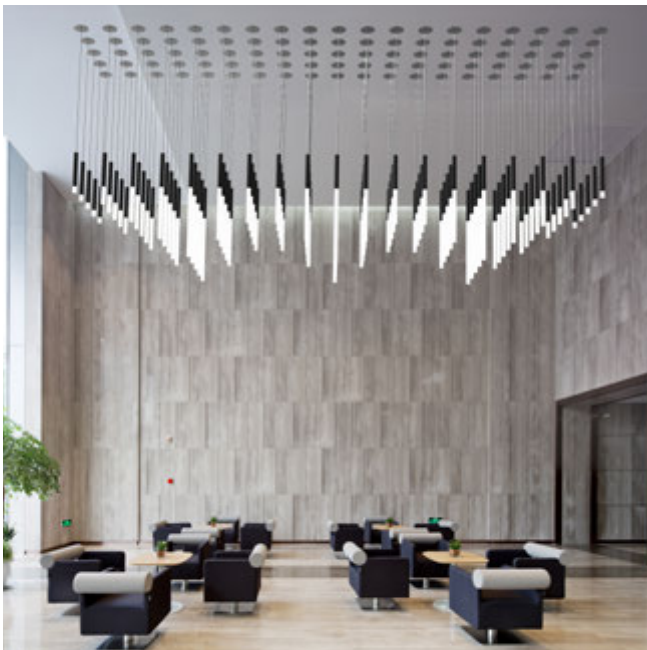

LR1.5

Luminous Rod | Ø 1.5"

A sleek luminous rod brightening spaces with smooth radiance.

Features

- Diameter: 1.5"
- Output: 830 delivered lumens
- Housing: Aluminum tube, 6" or 12"
- Lens: Crystal clear acrylic rod 2", 6", 12", 18", or 24"
- Mounting: Pendant cord suspension
- Driver: In tube, in canopy, remote
- Warranty: 5-year limited warranty
- Solid, transparent, edgelit lens emits seamless, even glow
- Housing and lens lengths can be combined in multiple configurations

Project: _____ Type: _____ Date: _____

Order: _____

Order Example: LR1.5 - 12 - 18 - SO - 930 - DIM - BLK - BCC

Order Guide

Ø"	Housing	Luminous Rod	Lumen Output	LED
1.5	6 12	2 6 12 18 24	SO standard (830 Lm)	Static White LED CRI CCT 830 CRI >80 3000°K 835 CRI >80 3500°K 840 CRI >80 4000°K 930 CRI >90 3000°K 935 CRI >90 3500°K 940 CRI >90 4000°K