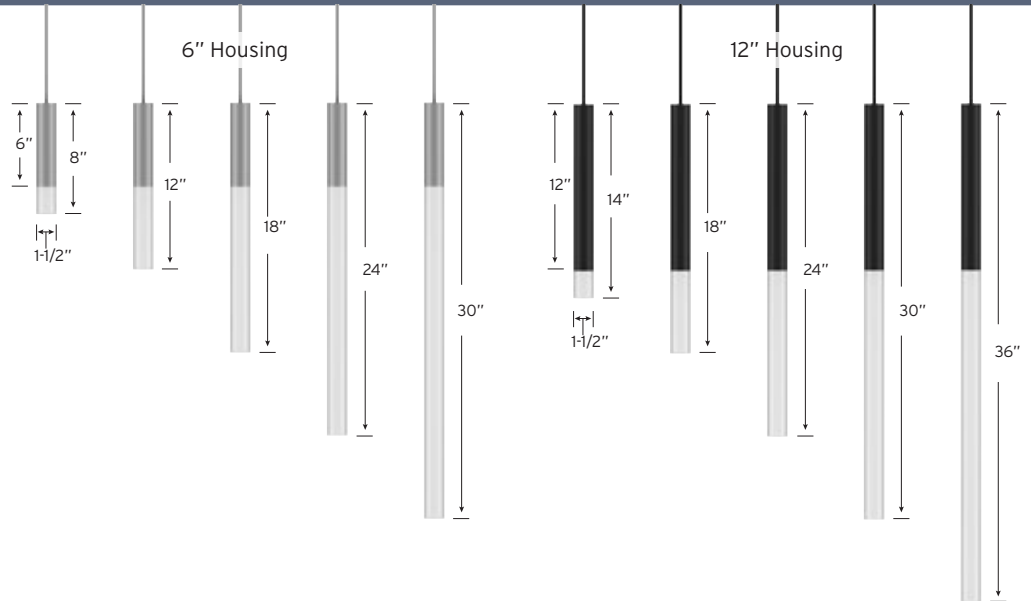

LR1.5

Luminous Rod | Ø 1.5"

A sleek luminous rod brightening spaces with smooth radiance.

Features

- Diameter: 1.5"
- Output: 830 delivered lumens
- Housing: Aluminum tube, 6" or 12"
- Lens: Crystal clear acrylic rod 2", 6", 12", 18", or 24"
- Mounting: Pendant cord suspension
- Driver: In tube, in canopy, remote
- Warranty: 5-year limited warranty
- Solid, transparent, edgelit lens emits seamless, even glow
- Housing and lens lengths can be combined in multiple configurations

Project: _____ Type: _____ Date: _____

Order: _____

Order Example: LR1.5 - 12 - 18 - SO - 930 - DIM - BLK - BCC

Order Guide

Ø"	Housing	Luminous Rod	Lumen Output	LED
1.5	6 12	2 6 12 18 24	SO standard (830 Lm)	Static White LED CRI CCT 830 CRI >80 3000°K 835 CRI >80 3500°K 840 CRI >80 4000°K 930 CRI >90 3000°K 935 CRI >90 3500°K 940 CRI >90 4000°K

LED/CRI

White LED output is equal to 830 delivered lumens with standard output LEDs.

Driver/Voltage

Drivers are integral, Class 2 constant current, 120-277 volt, and include two wire 0 - 10v dimming, 1-100%.