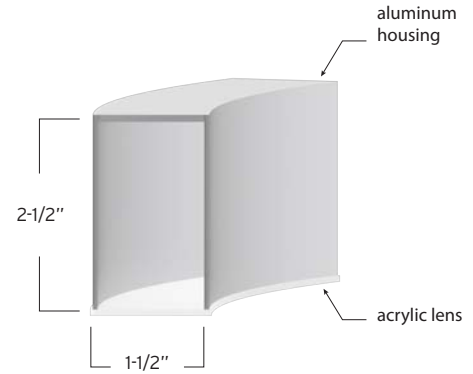

A slender down light ring with brilliant illumination

Features

- Diameter: 24" to 120"
- Efficacy: 54 delivered lumens per watt
- Housing: Formed aluminum
- Lens: Transmissive, frosted acrylic
- Mounting: Pendant, surface
- Driver: Inside canopy, remote
- Certification: UL listed for damp location use
- Warranty: 5-year limited warranty
- Photometry: ITL Boulder photometric report and IES files on the web site
- Rings up to 72" diameter ship in one piece
- Mounting option for Multiple Ring Clusters
- Acoustic Absorber option available