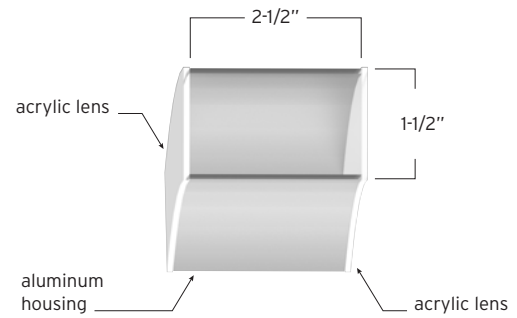

Elegantly floating mini ring
with double illumination

Features

- | | | | |
|------------|-------------------------------|---|---------------------------------|
| • Diameter | 24", 36", 48" | • Driver | Inside canopy, remote |
| • Efficacy | 68 delivered lumens per watt | • Certification | UL listed for damp location use |
| • Housing | Formed aluminum | • Warranty | 5-year limited warranty |
| • Lens | Transmissive, frosted acrylic | • Bi-directional lenses provide dual-sided luminosity | |
| • Mounting | Pendant | • Acoustic absorber option available | |

Project: _____ Type: _____ Date: _____

Order: _____

Order Guide

Ø"	Lumen Output	LED	Driver	Fixture Finish
<p>24</p> <p>36</p> <p>48</p>	<p>SO standard</p> <p>MD modify lumens (consult factory)</p>	<p>Static White LED CRI CCT</p> <p>830 CRI >80 3000°K</p> <p>835 CRI >80 3500°K</p> <p>840 CRI >80 4000°K</p> <p>930 CRI >90 3000°K</p> <p>935 CRI >90 3500°K</p> <p>940 CRI >90 4000°K</p> <p>TW tunable white 2700-6500°K</p> <p>WD warm dim 2200-3500°K</p> <p>Red, Green, Blue + White LED</p> <p>RGBW30 RGBW + 3000°K</p> <p>RGBW35 RGBW + 3500°K</p> <p>RGBW40 RGBW + 4000°K</p>	<p>DIM 0-10V/1%</p> <p>DIM-.1 0-10 V/.1%</p> <p>TRC TRIAC/ELV</p> <p>DAL DALI</p> <p>DMX Digital Multiplex* *combine with remote option</p> <p>Drivers are rated 120-277 VAC</p>	<p>Powder Coat</p> <p>WHT matte white</p> <p>BLK matte black</p> <p>ASL anodized silver</p> <p>GRY matte gray (RAL 7035)</p> <p>RAL RAL code (specify)</p> <p>CCL custom color (provide chip)</p> <p>Wood Grain</p> <p>WG1 ash</p> <p>WG2 teak</p> <p>WG3 walnut</p> <p>WG4 zebrawood</p> <p>Skin</p> <p>CFS carbon fiber</p>