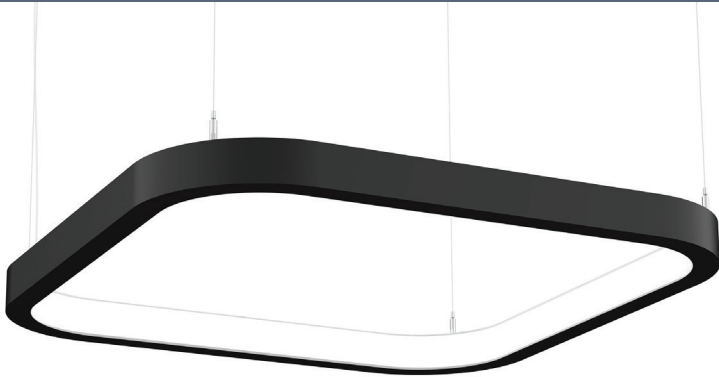

A SLENDER SQUARE WITH
ROUND CORNERS AND
ILLUMINATED INNER WALLS

Features

- Sides:** 24" to 72" (two lengths, nominal)
- Corner Radii:** 7 1/2" (based on OD)
- Output:** 93 LPW
- Housing:** Formed aluminum
- Lens:** Transmissive, frosted acrylic
- Mounting:** Pendant or surface
- Driver:** Inside canopy or remote
- Weight:** 1 lb/linear ft
- Certification:** UL listed for damp location use
- Warranty:** 5-year limited warranty
- Photometry:** Consult factory

- Power-over-Cable option
- Mounting for multi-square clusters
- RGB+W in standard lumen output range
- Specify two side lengths to fit sizing needs

Project: _____ Type: _____ Date: _____

Order: _____

Example: SSPM-IWL - 36/36 - SO - 935 - DIM - SPC - BLK - BCC - RMT - FSD

Order Guide

Side A	Side B	SO	HO	MD	Static White	Dynamic White	Red, Green, Blue + White	DIM	DIM.1	TRC	DAL	DMX	Pendant	MCC-POC	Surface
24	24	standard 549 lm/linear ft	high 1098 lm/linear ft	modify lumens and watts (consult factory)	830 CRI >80 3000°K 835 CRI >80 3500°K 840 CRI >80 4000°K 930 CRI >90 3000°K 935 CRI >90 3500°K 940 CRI >90 4000°K	TW tunable white 2700-6500°K WD warm dim 2200-3500°K	RGBW30 RGB+W 3000°K RGBW35 RGB+W 3500°K RGBW40 RGB+W 4000°K (consult for TW, WD & RGB+W)	0-10 V/1% 0-10 V/.1%	TRIAC/ ELV	DAI	Digital Multiplex (consult factory)	Drivers rated 120-277 VAC	SPC single point canopies MCC multi-cable center canopy MRC multi-square cluster (consult for submittals)	Power-over-Cable (PoC) MCC-POC Power-over-Cable with multi-cable center canopy (consult for submittals)	SRF surface mount (1" stand-off)