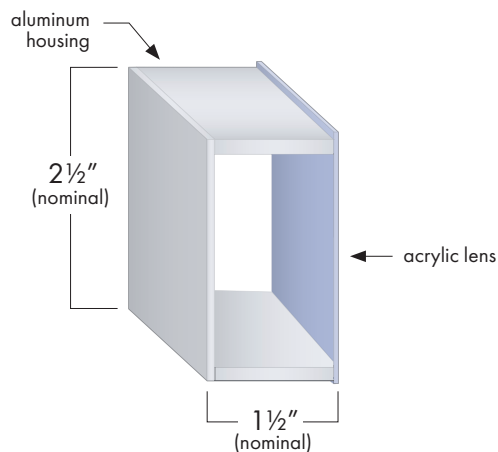

A SLENDER SQUARE WITH
ROUND CORNERS AND
ILLUMINATED INNER WALLS

Features

- Sides:** 24" to 72" (two lengths, nominal)
- Corner Radii:** 7 1/2" (based on OD)
- Output:** 93 LPW
- Housing:** Formed aluminum
- Lens:** Transmissive, frosted acrylic
- Mounting:** Pendant or surface
- Driver:** Inside canopy or remote
- Weight:** 1 lb/linear ft
- Certification:** UL listed for damp location use
- Warranty:** 5-year limited warranty
- Photometry:** Consult factory

- Power-over-Cable option
- Mounting for multi-square clusters
- RGB+W in standard lumen output range
- Specify two side lengths to fit sizing needs

Project: _____ Type: _____ Date: _____

Order: _____

Example: SSPM-IWL - 36/36 - SO - 935 - DIM - SPC - BLK - BCC - RMT - FSD

Order Guide

Side A	Side B	SO	HO	MD	Static White	Dynamic White	Red, Green, Blue + White	DIM	DIM.1	TRC	DAL	DMX	Pendant	MCC-POC	Surface
24	24	standard 549 lm/linear ft	high 1098 lm/linear ft	modify lumens and watts (consult factory)	830 CRI >80 3000°K 835 CRI >80 3500°K 840 CRI >80 4000°K 930 CRI >90 3000°K 935 CRI >90 3500°K 940 CRI >90 4000°K	TW tunable white 2700-6500°K WD warm dim 2200-3500°K	RGBW30 RGB+W 3000°K RGBW35 RGB+W 3500°K RGBW40 RGB+W 4000°K (consult for TW, WD & RGB+W)	0-10 V/1% 0-10 V/.1%	TRIAC/ ELV	DAI	Digital Multiplex (consult factory)	Drivers rated 120-277 VAC	SPC single point canopies MCC multi-cable center canopy MRC multi-square cluster (consult for submittals)	Power-over-Cable (PoC) MCC-POC Power-over-Cable with multi-cable center canopy (consult for submittals)	SRF surface mount (1" stand-off)